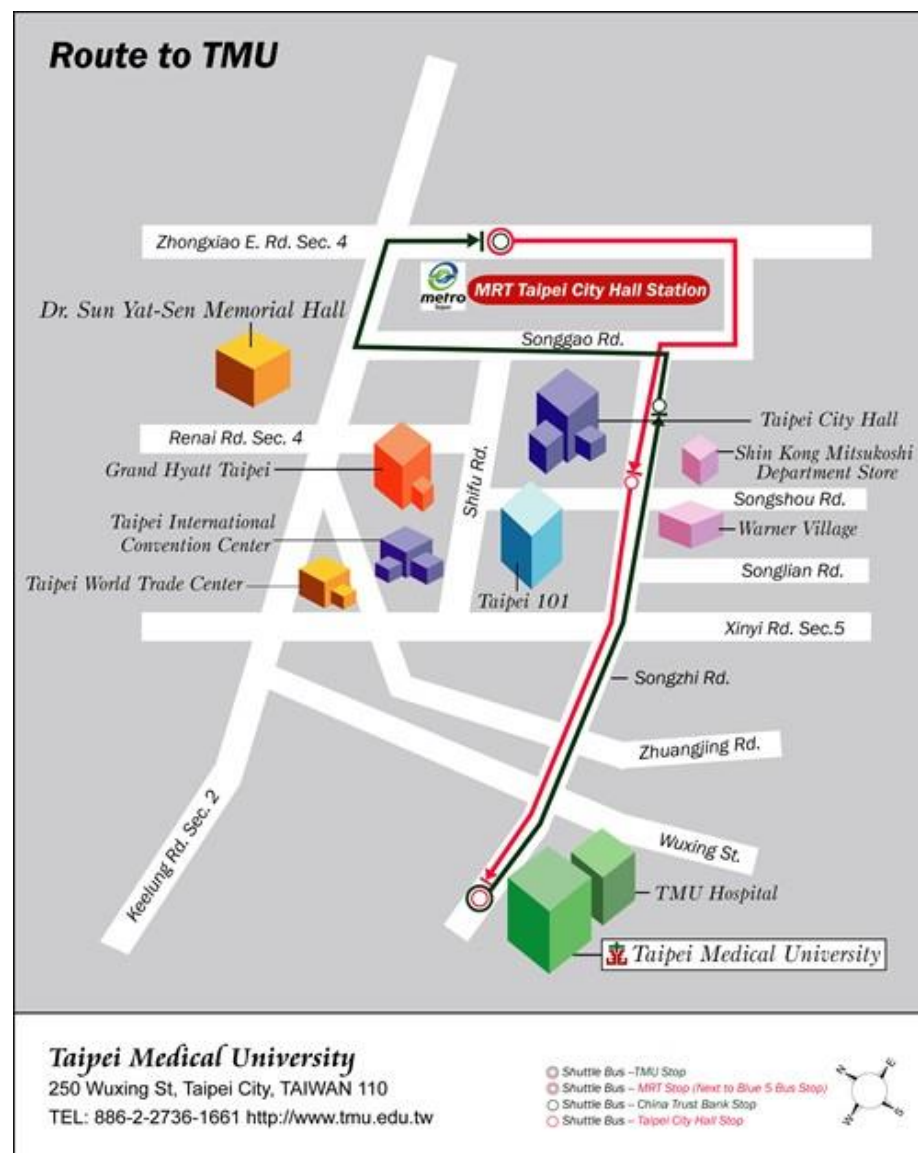

Accommodation and Transportation

Taipei Medical University Comprehensive Medical Building (Front Building) 4 floor Cheng-Pu Conference Hall.

Address : 250 Wu-Hsing Street, Taipei city, Taiwan 110

Telephone : 02-2736-1661

By the Taipei Metro

1. Take the MRT Bannan Line (blue line) to Taipei City Hall Station Exit 2 and then take the shuttle bus to School every 10 min.